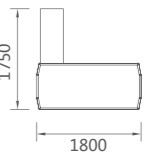

66D1804 行政桌 1800Wx800Dx750H (2843)  
 66D1604 行政桌 1600Wx800Dx750H (2753)

66D2209 行政桌 2200Wx1865Dx750H (3210)  
 66D2009 行政桌 2000Wx1865Dx750H (3120)

*Wisdom connotation*

Simple but meaningful, our product wrote the best footnote for furniture industry. we are always brave in trying new thoughts, new materials, new technologies to achieve different visages and sentiments with the connotation unchanged.