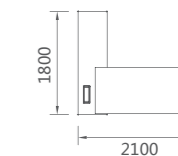

## INCREASE WORK EFFICIENCY

66D1808 中班台 1800Wx800Dx750H (2893) 副柜可左右互换  
 66D1608 中班台 1600Wx800Dx750H (2807) 副柜可左右互换

66D2301 行政桌 2300Wx1900Dx750H (3440)  
66D2101 行政桌 2100Wx1900Dx750H (3333)

Everyone pursues a certain kind of style. However, style has to be excavated and discovered. Only with creative ideas and designs, could style be well expressed, with your characteristic and taste.

## PERSONALITY AND TASTE

66D2102 行政桌 2100Wx1800Dx750H (3037)  
66D1902 行政桌 1900Wx1800Dx750H (2987)

66D1803 行政桌 1800Wx1800Dx750H (2667)  
 66D1603 行政桌 1600Wx1700Dx750H (2597)

TEXTURED SPACE

Wisdom connotation