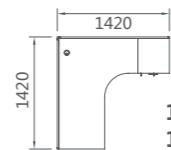

## OFFICE SPACE

18L2007 屏风位 1420Wx1420Dx1050H (2527)

*Flexible*

18L2020 屏风位 2820Wx2820Dx1100H (7017)

18L2017L 屏风位 1420Wx1420Dx1100H (2317)  
18L2017R 屏风位 1420Wx1420Dx1100H (2317)

Everyone is pursuing a certain kind of style. But style has to be excavated and discovered. With creative ideas and design, style can well express your personality and taste.