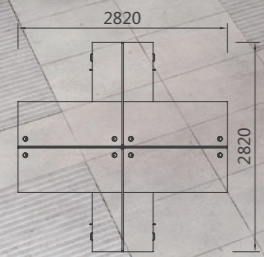

**18B1615** 职员位 1616Wx1200Dx943H (1833)

**18B2815** 职员位 2832Wx1200Dx943H (2267)

18L2009 屏风位 2820Wx2820Dx1100H (7930)

18L2008 屏风位 2820Wx1420Dx1050H (4490)

Such free, flexible and diversified ways of combination of Tiva Wall Systems provide a solution to solve the office space utility issue in an easier and flexible way, thus fully satisfying the users' needs in work.