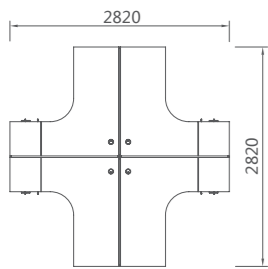

## OFFICE SPACE

18L2007 屏风位 1420Wx1420Dx1050H (2527)

*Flexible*

18L2020 屏风位 2820Wx2820Dx1100H (7017)

18L2017L 屏风位 1420Wx1420Dx1100H (2317)  
18L2017R 屏风位 1420Wx1420Dx1100H (2317)

Everyone is pursuing a certain kind of style. But style has to be excavated and discovered. With creative ideas and design, style can well express your personality and taste.