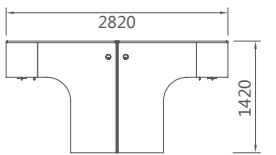

CREATIVE DESIGN

18L2019 屏风位 2820Wx1420Dx1100H (4070)