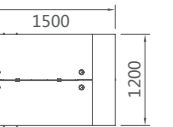

PERFECT CRAFT

Our amalgamates the latest science, technology and manufacture engineering in every step of manufacture, thus makes sure quality of product will be improved continually.

18B1501 双人职员位 1500Wx1200Dx1200H (2667)