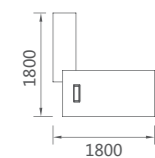

## INCREASE WORK EFFICIENCY

66D1808 中班台 1800Wx800Dx750H (2893) 副柜可左右互换  
 66D1608 中班台 1600Wx800Dx750H (2807) 副柜可左右互换

66D2301 行政桌 2300Wx1900Dx750H (3440)  
66D2101 行政桌 2100Wx1900Dx750H (3333)

Everyone pursues a certain kind of style. However, style has to be excavated and discovered. Only with creative ideas and designs, could style be well expressed, with your characteristic and taste.

## PERSONALITY AND TASTE

66D2102 行政桌 2100Wx1800Dx750H (3037)  
66D1902 行政桌 1900Wx1800Dx750H (2987)

66D1803 行政桌 1800Wx1800Dx750H (2667)  
 66D1603 行政桌 1600Wx1700Dx750H (2597)

TEXTURED SPACE

Wisdom connotation