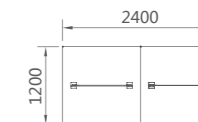

METICULOUS WORKMANSHIP

The meticulous workmanship, professional design, simple and concise, perfect function and excellent comfort can give you a relaxed and comfortable feeling.