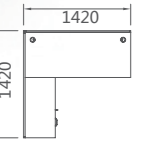

OFFICE SPACE