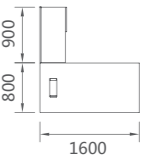

Wisdom connotation

Simple look with intelligent design, by adding the elements of modernity and humanity, Each product is with lenique and distinctive style and characteris enhancing the "charisma" for being an executive, And providing a natural "feel and touch" with comfortable settings.