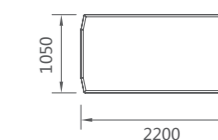

66P3202 会议桌 3200Wx1400Dx750H (4490)

66P3204 会议桌 3200Wx1200Dx750H (4370)

*Simple and stylish*

Elegant appearance, concise lines, decent and decent, see the style in the plain, but it is a good choice for the office series.