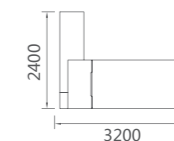

66D3202L/R 总裁台 3200Wx2400Dx760H (6490)
66D2802L/R 总裁台 2800Wx2400Dx760H (6140)