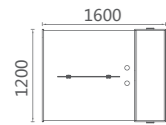

ARTISTIC ATMOSPHERE

Applying our high quality professionalism and unremitting efforts to create, Tailored to meet your individual needs, making your commission more valuable. Provide a practical, high-quality, artistic atmosphere for your office.

18B1615 职员位 1616Wx1200Dx943H (1833)