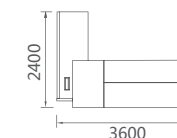

PERFECT  
PRESENTATION  
IN LIFE

The sincere design, with the accuracy of a life, precise percussion, perfectly presents in work and life.

*Excellent office space*

66D3601L/R 总裁台 3600Wx2400Dx760H (7790)  
66D3201L/R 总裁台 3200Wx2400Dx760H (7440)