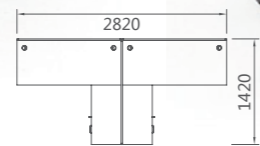

**18B1615** 职员位 1616Wx1200Dx943H (1833)

**18B2815** 职员位 2832Wx1200Dx943H (2267)

18L2009 屏风位 2820Wx2820Dx1100H (7930)

18L2008 屏风位 2820Wx1420Dx1050H (4490)

Such free, flexible and diversified ways of combination of Tiva Wall Systems provide a solution to solve the office space utility issue in an easier and flexible way, thus fully satisfying the users' needs in work.