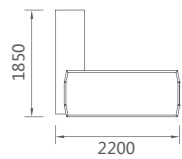

66D2209 行政桌 2200Wx1865Dx750H (3210)
66D2009 行政桌 2000Wx1865Dx750H (3120)