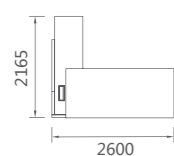

The concise design is refreshing,
quick-minded, and can inspire
work and improve work
efficiency. Flexible and diverse
shapes and bright colors create
a new trend of office.

CREATE A NEW
OFFICE TREND

66D2603R/L 大班台 2600Wx2165Dx760H (4807)
66D2403R/L 大班台 2400Wx2165Dx760H (4560)