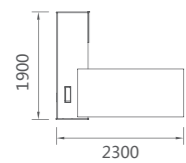

## INCREASE WORK EFFICIENCY

66D1808 中班台 1800Wx800Dx750H (2893) 副柜可左右互换  
 66D1608 中班台 1600Wx800Dx750H (2807) 副柜可左右互换

66D2301 行政桌 2300Wx1900Dx750H (3440)  
66D2101 行政桌 2100Wx1900Dx750H (3333)

Everyone pursues a certain kind of style. However, style has to be excavated and discovered. Only with creative ideas and designs, could style be well expressed, with your characteristic and taste.

## PERSONALITY AND TASTE

66D2102 行政桌 2100Wx1800Dx750H (3037)  
66D1902 行政桌 1900Wx1800Dx750H (2987)

66D1803 行政桌 1800Wx1800Dx750H (2667)  
 66D1603 行政桌 1600Wx1700Dx750H (2597)

TEXTURED SPACE

Wisdom connotation