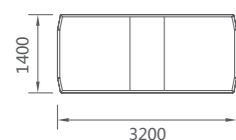

66P3202 会议桌 3200Wx1400Dx750H (4490)

66P3204 会议桌 3200Wx1200Dx750H (4370)

*Simple and stylish*

Elegant appearance, concise lines, decent and decent, see the style in the plain, but it is a good choice for the office series.