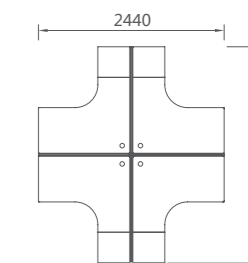

简单的造形，睿智的内涵，并融合现代人性的设计语汇，赋予每一产品以独造，鲜明的风格特征，塑造出领导阶层的风范，带给使用者自然质感的空间。

Simple look with intelligent design, by adding the elements of modernity and humanity, Each product is with lenique and distinctive style and characteris enhancing the "charisma" for being an executive, And providing a natural "feel and touch" with comfortable settings.