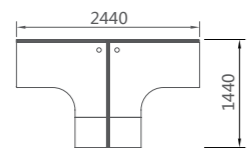

16L4033 二人位 2920Wx640Dx1100H (4053)

16L4034 二人位 2520Wx640Dx1100H (3580)

16L4013 二人位 1240Wx2880Dx1100H (4847)

16L4014 二人位 1440Wx2880Dx1100H (5433)

境由心造，思想领域超越于空间，办公室展现了简洁的现代都市感，轻松、和谐、明快，环境趋向人格化，帅气十足，专业可靠。

With your heart to create, with your mind to think, beyond the space the office is presenting succinct sense of modern city easy, harmonious, bright, and brisk with everything personified, beautiful, specialized and reliable.