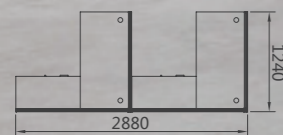

渴求美丽的事物，
追求至佳的办公环境，
是数字化时代的
需求。

It's required for
the digitalized
era to pursue
after beauty and
optimum office
environment.