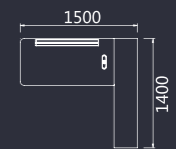

12B1504 职员位 (分左右) 1500Wx1400Dx1200H (2280)

Perfect handcraft, elegant and unique design, continuously improved quality have gained favors from and been well received by various circles.

ELEGANT AND CHIC