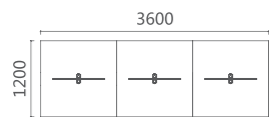

09B2404+09B1204YS 职员位 3600Wx1200Dx750H (7000)