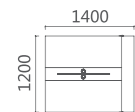

09B2402 职员位 2400Wx1200Dx750H (3417)

09B1402YS 职员位 1400Wx1200Dx750H (1767)

09B1402YS 职员位 1400Wx1200Dx750H (1767)