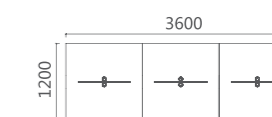

09B2409+09B1209YS 职员位 3600Wx1200Dx750H (4700)