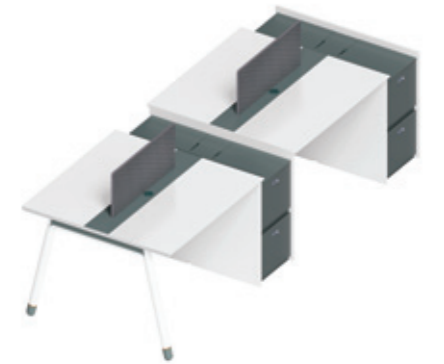

09B3205 职员位 3200Wx1200Dx1050H (4650)

WEINUOKONGJIAN *09series*

It's required for the digitalized dra to pursue after beauty and optimum office environment.

Clever idea
GENOVA OFFICE

Through the perfect design, showing its unique style, we always adhere to our own design philosophy, make it the product you are satisfied with.