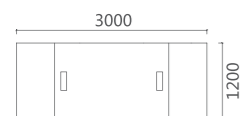

Design Major

WEINUOKONGJIAN *08series*

With sensitive and open trend antennas, timely discover the latest developments in the market, and design fashionable products that are very contemporary, simple and casual, and fully meet your work needs.