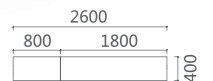

WEINUOKONGJIAN *08series*

The sincere design, with the accuracy of a life, precise percussion, perfectly presents in work and life.

Flexible storage

To absorb and purify the artistic Soul of China and the Western with simple simplicity, and breakthrough of traditional design .

Through the perfect design, showing its unique style, we always adhere to our own design philosophy, make it the product you are satisfied with.