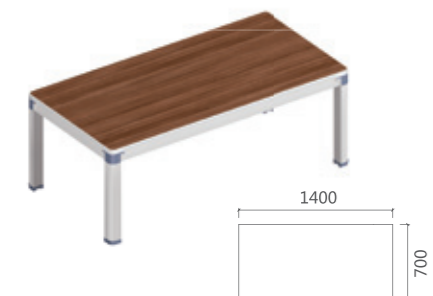

08E1402 茶几 1400Wx700Dx450H (1217)
08E1202 茶几 1200Wx600Dx450H (867)