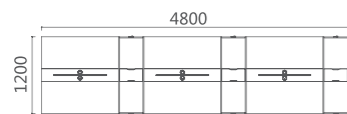

09B3207+09B1607YS 职员位 4800Wx1200Dx850H (7100)