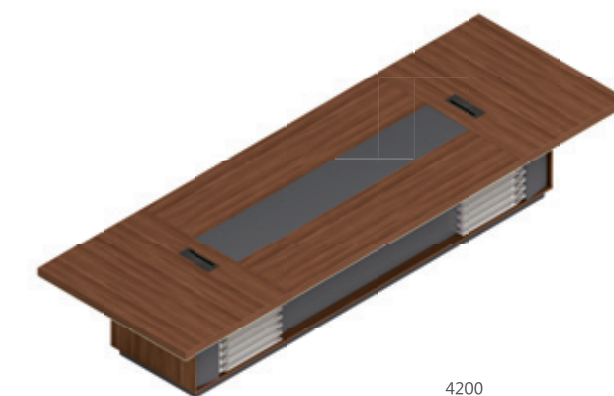

Meticulous

08P6003 会议台 6000Wx1800Dx760H (11233)

WEINUOKONGJIAN *08series*

Careful design and originality. The perfect display. The diversified design style reflects the dynamic of the trend and the advancement of the times.