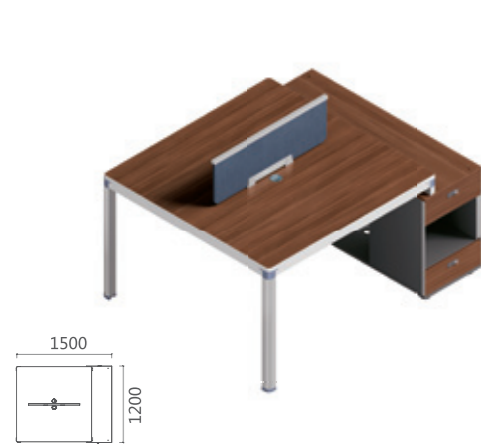

08B1501 职员桌 1500Wx1200Dx750H (2350)

flexible