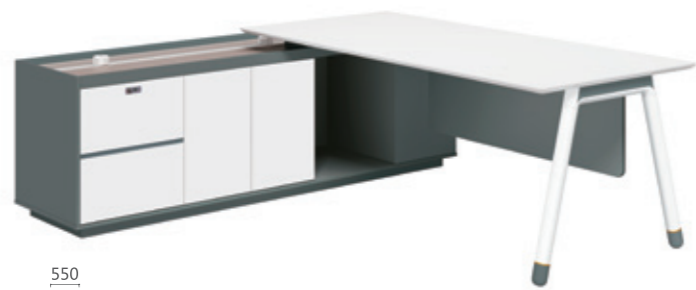

09D2401A 行政桌 2400Wx2100Dx750H (6600)
09D2201A 行政桌 2200Wx2100Dx750H (6533)

The sincere design, with the accuracy of a life, precise percussion, perfectly presents in work and life.

Expressing the office art world, with everything basing on traditional exquisite technical skills, natural materials and precise making, the product takes the lead and becomes beyond the century.