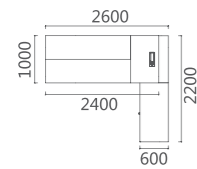

The sincere design, with the accuracy of a life, precise percussion, perfectly presents in work and life.

08D2603 大班台 2600Wx2200Dx760H (5733)
08D2403 大班台 2400Wx2200Dx760H (5667)