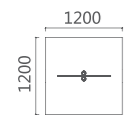

WEINUOKONGJIAN *09series*

Design of vogue and pact right meets the needs that modern offices are particular about simpleness and novelty, assembling of office workshop can gain effect of simplification and beautification.

Creativity and design
OFFICE SPACE