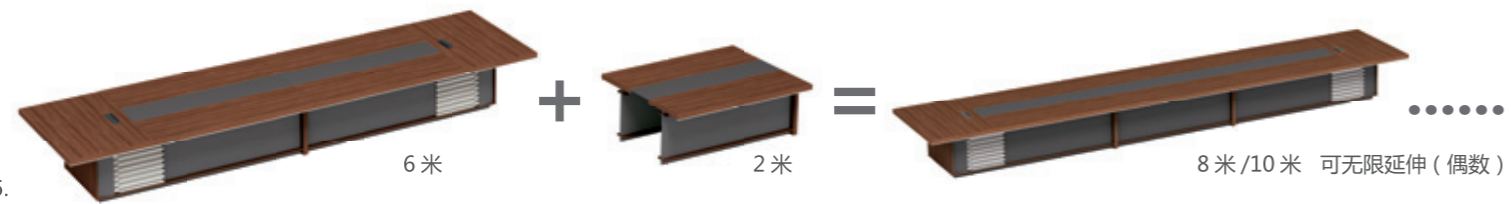

800
400 **08F0806** 文件柜 800Wx400Dx2000H (2100)

800
400 **08F0811** 文件柜 800Wx400Dx2000H (2233)

WEINUOKONGJIAN
08series

The concise design is refreshing, quick-minded, and can inspire work and improve work efficiency. Flexible and diverse shapes and bright colors create a new trend of office.