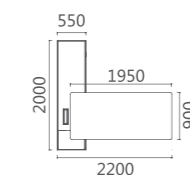

09D2202B 行政桌 2200Wx2000Dx750H (4467)
09D2002B 行政桌 2000Wx2000Dx750H (4400)