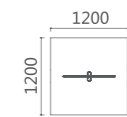

09B2404 职员位 2400Wx1200Dx750H (4733)

09B1204YS 职员位 1200Wx1200Dx750H (2267)

09B2404+09B1204YS 职员位 3600Wx1200Dx750H (7000)

09G04 活动柜 380Wx420Dx615H (450)

WEINUOKONGJIAN *09series*

With sensitive and open trend antennas, timely discover the latest developments in the market, and design fashionable products that are very contemporary, simple and casual, and fully meet your work needs.