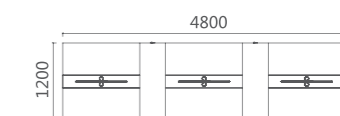

09B3205 职员位 3200Wx1200Dx1050H (4650)

+

09B1605YS 职员位 1600Wx1200Dx1050H (2100)

09B3205+09B1605YS 职员位 4800Wx1200Dx1050H (6750)

09B1605 职员位 1600Wx1200Dx1050H (2667)

With sensitive and open trend antennas, timely discover the latest developments in the market, and design fashionable products that are very contemporary, simple and casual, and fully meet your work needs.