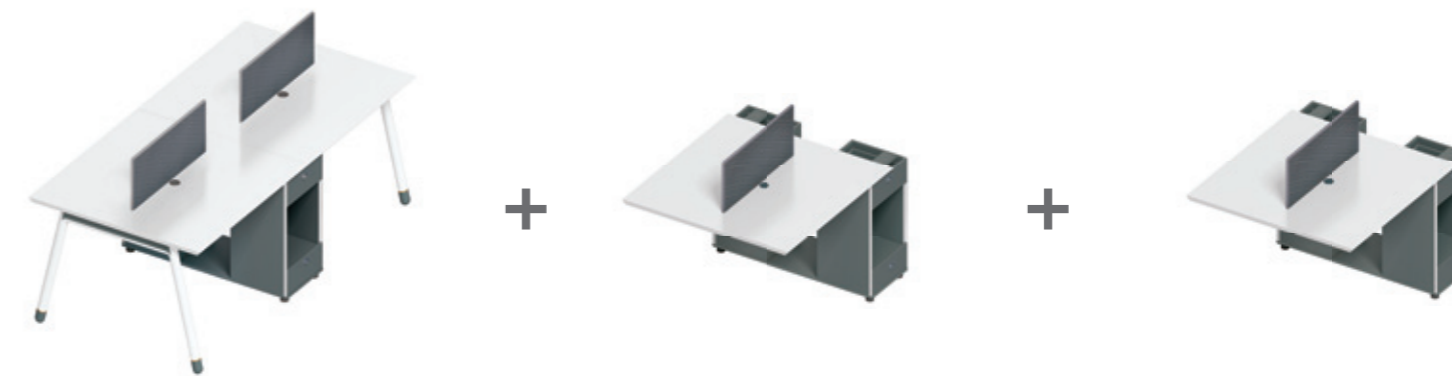

09B2402 职员位 2400Wx1200Dx750H (3417)

09B1402YS 职员位 1400Wx1200Dx750H (1767)

09B1402YS 职员位 1400Wx1200Dx750H (1767)