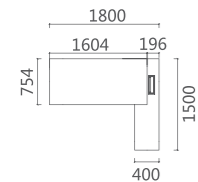

WEINUOKONGJIAN *08series*

The sincere design, with the accuracy of a life, precise percussion, perfectly presents in work and life.

Flexible storage

To absorb and purify the artistic Soul of China and the Western with simple simplicity, and breakthrough of traditional design .

Through the perfect design, showing its unique style, we always adhere to our own design philosophy, make it the product you are satisfied with.