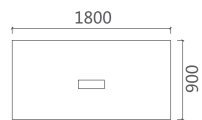

WEINUOKONGJIAN *08series*

Design of vogue and pact right meets the needs that modern offices are particular about simpleness and novelty, assembling of office workshop can gain effect of simplification and beautification.