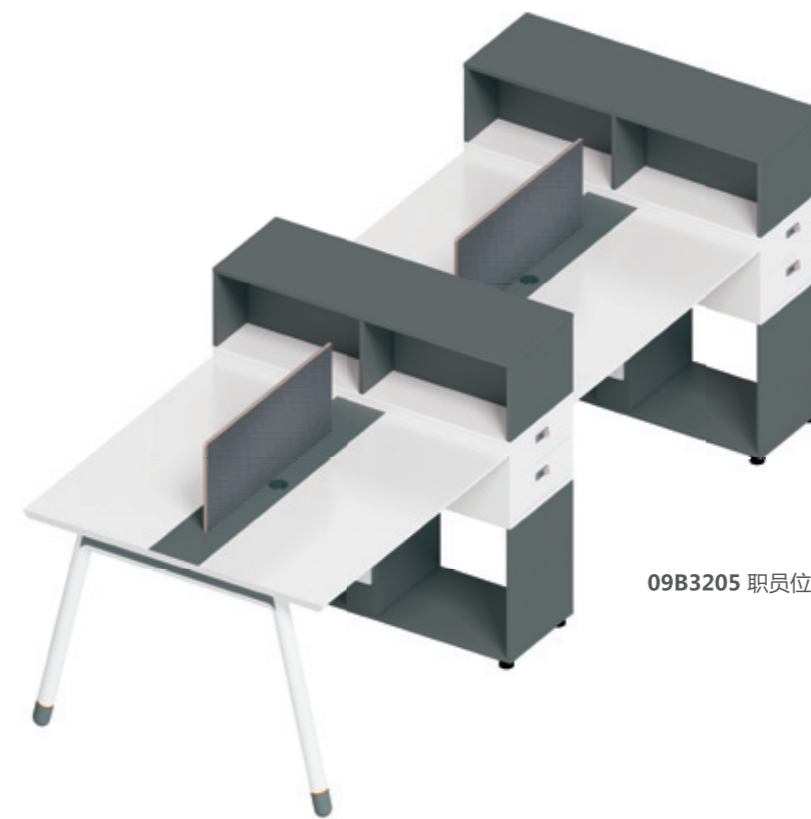

09B3205 职员位 3200Wx1200Dx1050H (4650)

+

09B1605YS 职员位 1600Wx1200Dx1050H (2100)

09B3205+09B1605YS 职员位 4800Wx1200Dx1050H (6750)

09B1605 职员位 1600Wx1200Dx1050H (2667)

With sensitive and open trend antennas, timely discover the latest developments in the market, and design fashionable products that are very contemporary, simple and casual, and fully meet your work needs.