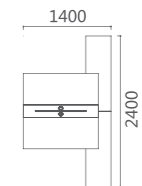

09B1403 职员位 1400Wx2400Dx750H (3183)