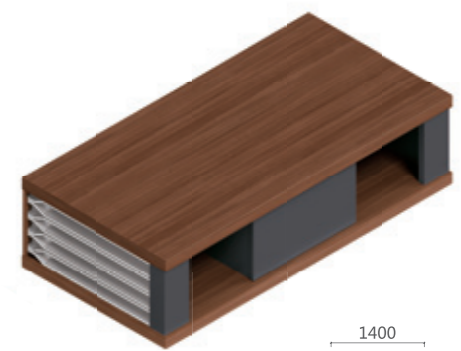

08P4202 会议台 4200Wx1500Dx760H (8733)

08P3001 会议台 3000Wx1200Dx760H (5267)

Design Major

08E0601 茶几 600Wx600Dx450H (567)

08E1401 茶几 1400Wx700Dx450H (2167)

WEINUOKONGJIAN *08series*

With sensitive and open trend antennas, timely discover the latest developments in the market, and design fashionable products that are very contemporary, simple and casual, and fully meet your work needs.