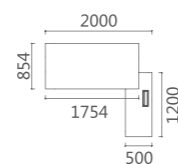

WEINUOKONGJIAN *08series*

08D2307 班台 2300/2100Wx2000Dx750H (3267)
尺寸可伸缩 2.3m 和 2.1m

WEINUOKONGJIAN *08series*

Lt' s required for the digitalized dra to pursue after bearty and optimum office environment.