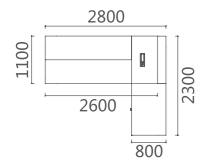

D E S I G N

08D2802 大班台 2800Wx2300Dx760H (7733)
 08D2602 大班台 2600Wx2300Dx760H (7667)

WEINUOKONGJIAN *08series*

Through the perfect design, showing its unique style, we always adhere to our own design philosophy, make it the product you are satisfied with.