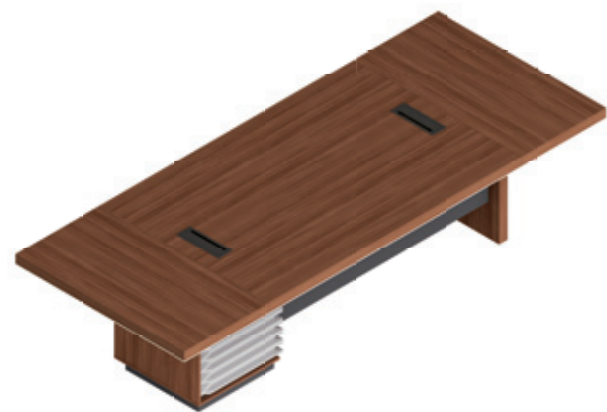

Design Major

WEINUOKONGJIAN *08series*

With sensitive and open trend antennas, timely discover the latest developments in the market, and design fashionable products that are very contemporary, simple and casual, and fully meet your work needs.