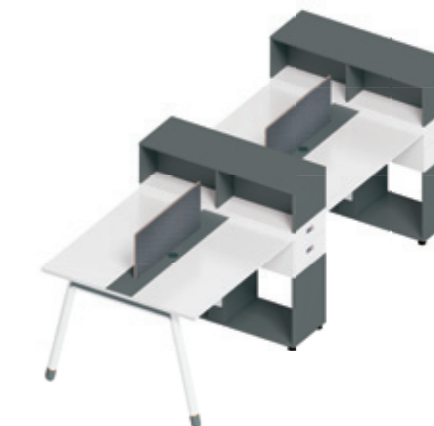

09B3205 职员位 3200Wx1200Dx1050H (4650)

+

09B1605YS 职员位 1600Wx1200Dx1050H (2100)

09B3205+09B1605YS 职员位 4800Wx1200Dx1050H (6750)

09B1605 职员位 1600Wx1200Dx1050H (2667)

With sensitive and open trend antennas, timely discover the latest developments in the market, and design fashionable products that are very contemporary, simple and casual, and fully meet your work needs.