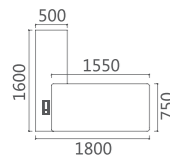

The concise design is refreshing, quick-minded, and can inspire work and improve work efficiency. Flexible and diverse shapes and bright colors create a new trend of office.