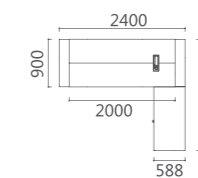

08D2404 班台 2400Wx2100Dx750H (5700)
08D2204 班台 2200Wx2100Dx750H (5633)