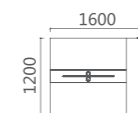

09B3205 职员位 3200Wx1200Dx1050H (4650)

+

09B1605YS 职员位 1600Wx1200Dx1050H (2100)

09B3205+09B1605YS 职员位 4800Wx1200Dx1050H (6750)

09B1605 职员位 1600Wx1200Dx1050H (2667)

With sensitive and open trend antennas, timely discover the latest developments in the market, and design fashionable products that are very contemporary, simple and casual, and fully meet your work needs.