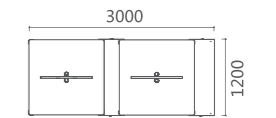

The 08 series is based on the "Love Fight" staff desk, with a variety of combinations, free choice, use of every space, and more spacious.

08B1501 职员桌 1500Wx1200Dx750H (2350)

+

08B1501YS 延伸位 1500Wx1200Dx750H (2150)