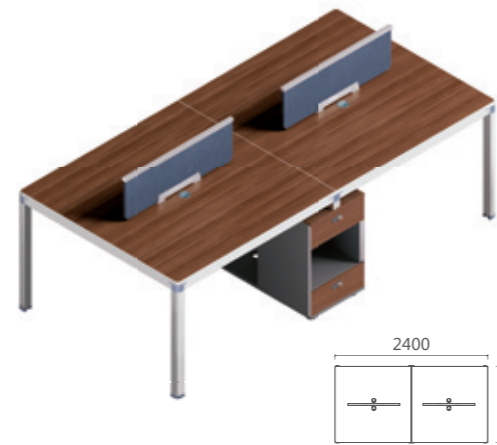

08B2401 职员桌 2400Wx1200Dx750H (3267)