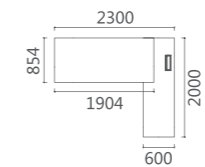

WEINUOKONGJIAN *08series*

08D2307 班台 2300/2100Wx2000Dx750H (3267)
尺寸可伸缩 2.3m 和 2.1m

WEINUOKONGJIAN *08series*

Lt' s required for the digitalized dra to pursue after bearty and optimum office environment.