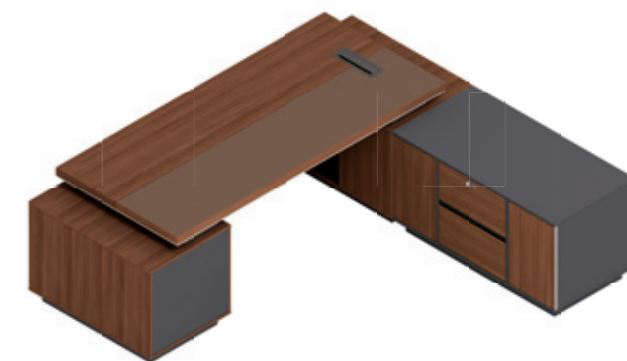

08D2404 班台 2400Wx2100Dx750H (5700)
08D2204 班台 2200Wx2100Dx750H (5633)