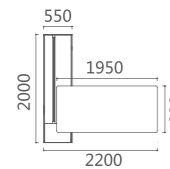

09D2401A 行政桌 2400Wx2100Dx750H (6600)
09D2201A 行政桌 2200Wx2100Dx750H (6533)

The sincere design, with the accuracy of a life, precise percussion, perfectly presents in work and life.

Expressing the office art world, with everything basing on traditional exquisite technical skills, natural materials and precise making, the product takes the lead and becomes beyond the century.